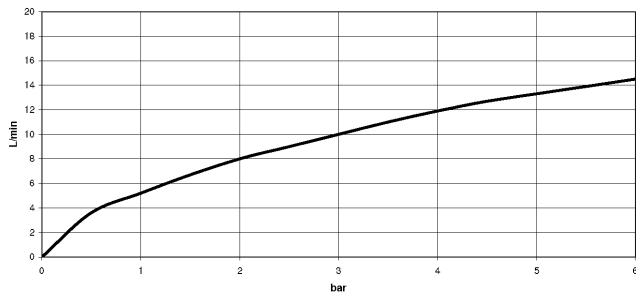

33 870 875

- 240mm projection
- pivotable spout 360°
- Optional swivel limiter available with swivel limiter set 12 823 970 90
- laminar and spray flow
- height of mixer 500 mm
- height up to laminar flow regulator 240 mm
- hole diameter 35 mm
- 1800 mm metal shower hose
- sprayface with anti-scaling system
- max. flow 10.4 l/min at 3 bar flow pressure
- lead-free
- This product can help a building meet the requirements of Green Building Rating Systems, e.g. LEED®, BREEAM®, DGNB

82 424 970-00

33 870 875

mm [inches]

Flow rate chart

Certificates

Belgaqua_21-027- 27_3. LGA_28657. GDV_0400314.

33 870 875

Spare parts list