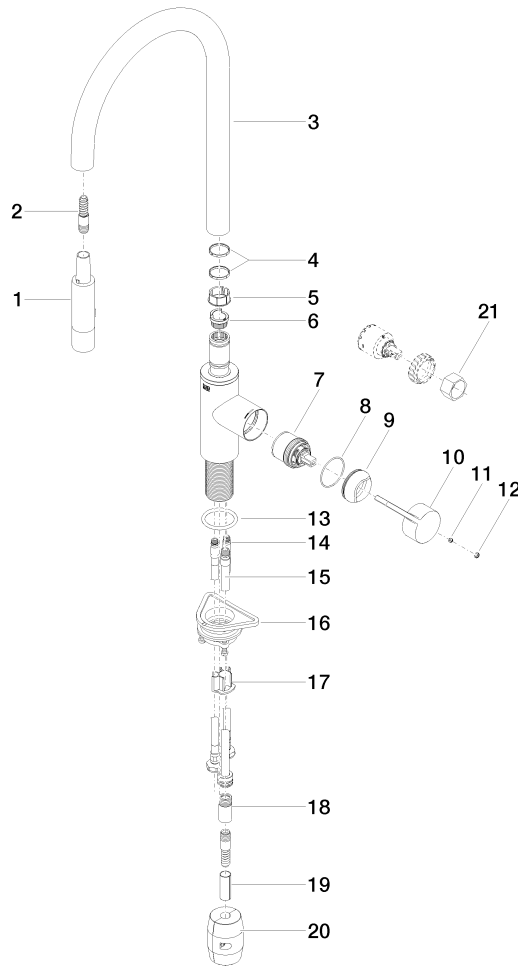

33 870 875

- 240mm projection
- pivotable spout 360°
- Optional swivel limiter available with swivel limiter set 12 823 970 90
- laminar and spray flow
- height of mixer 500 mm
- height up to laminar flow regulator 240 mm
- hole diameter 35 mm
- 1800 mm metal shower hose
- sprayface with anti-scaling system
- max. flow 10.4 l/min at 3 bar flow pressure
- lead-free
- This product can help a building meet the requirements of Green Building Rating Systems, e.g. LEED®, BREEAM®, DGNB

Recommended miscellaneous

Swivel limitation set -

12 823 970 90

Recommended miscellaneous

Strainer waste with control handle - Chrome 10 712 970-00

Recommended miscellaneous

Dispenser without rosette - Chrome

82 424 970-00

33 870 875

mm [inches]

Flow rate chart

Certificates

Belgaqua_21-027- 27_3. LGA_28657. GDV_0400314.

33 870 875

Spare parts list

No.	Item Number	Name	Quantity used	Delivery time
1	90 12 11 148 00-00	shower	1	10
2	04 30 02 120 00-00	hose	1	10
3	90 28 22 304 00-00	spout	1	10
4	09 28 10 160 90	ring	2	2
5	09 18 40 186 90	sleeve	1	2
6	09 30 11 203 90	ring	1	2
7	90 15 05 064 05 90	cartridge	1	2
8	09 14 10 190 90	seal	1	2
9	09 28 30 030-00	cover	1	10
10	09 20 87 020-00	handle	1	10
11	90 31 11 063 00 90	pin	1	2
12	90 31 20 087 00-00	plug	1	10
13	09 14 10 036 90	seal	1	2
14	04 30 04 101 00 90	hose	2	2
15	04 28 20 067 00 90	pipe	1	2
16	04 30 11 040 00 90	fixing set	1	2
17	09 20 93 056 90	insert	1	2
18	90 24 03 253 00 90	adaptor	1	2
19	09 30 03 038 90	hose	1	2
20	04 21 50 010 00 90	accessories	1	2
21	90 30 09 031 00 90	key	1	2