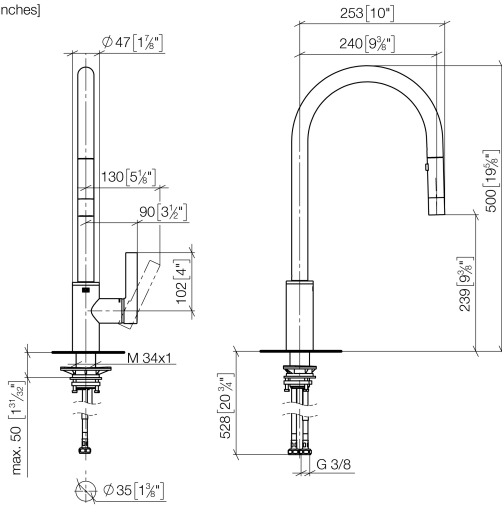

33 870 875

- 240mm projection
- pivotable spout 360°
- Optional swivel limiter available with swivel limiter set 12 823 970 90
- laminar and spray flow
- height of mixer 500 mm
- height up to laminar flow regulator 240 mm
- hole diameter 35 mm
- 1800 mm metal shower hose
- sprayface with anti-scaling system
- max. flow 10.4 l/min at 3 bar flow pressure
- lead-free
- This product can help a building meet the requirements of Green Building Rating Systems, e.g. LEED®, BREEAM®, DGNB

Recommended miscellaneous

Swivel limitation set -

12 823 970 90

Recommended miscellaneous

Strainer waste with control handle - Chrome 10 712 970-00

Recommended miscellaneous

Dispenser without rosette - Chrome

82 424 970-00

33 870 875

mm [inches]

Flow rate chart

Certificates

Belgaqua_21-027- 27_3. LGA_28657. GDV_0400314.

33 870 875

Spare parts list

No.	Item Number	Name	Quantity used	Delivery time
1	90 12 11 148 00-00	shower	1	10
2	04 30 02 120 00-00	hose	1	10
3	90 28 22 304 00-00	spout	1	10
4	09 28 10 160 90	ring	2	2
5	09 18 40 186 90	sleeve	1	2
6	09 30 11 203 90	ring	1	2
7	90 15 05 064 05 90	cartridge	1	2
8	09 14 10 190 90	seal	1	2
9	09 28 30 030-00	cover	1	10
10	09 20 87 020-00	handle	1	10
11	90 31 11 063 00 90	pin	1	2
12	90 31 20 087 00-00	plug	1	10
13	09 14 10 036 90	seal	1	2
14	04 30 04 101 00 90	hose	2	2
15	04 28 20 067 00 90	pipe	1	2
16	04 30 11 040 00 90	fixing set	1	2
17	09 20 93 056 90	insert	1	2
18	90 24 03 253 00 90	adaptor	1	2
19	09 30 03 038 90	hose	1	2
20	04 21 50 010 00 90	accessories	1	2
21	90 30 09 031 00 90	key	1	2